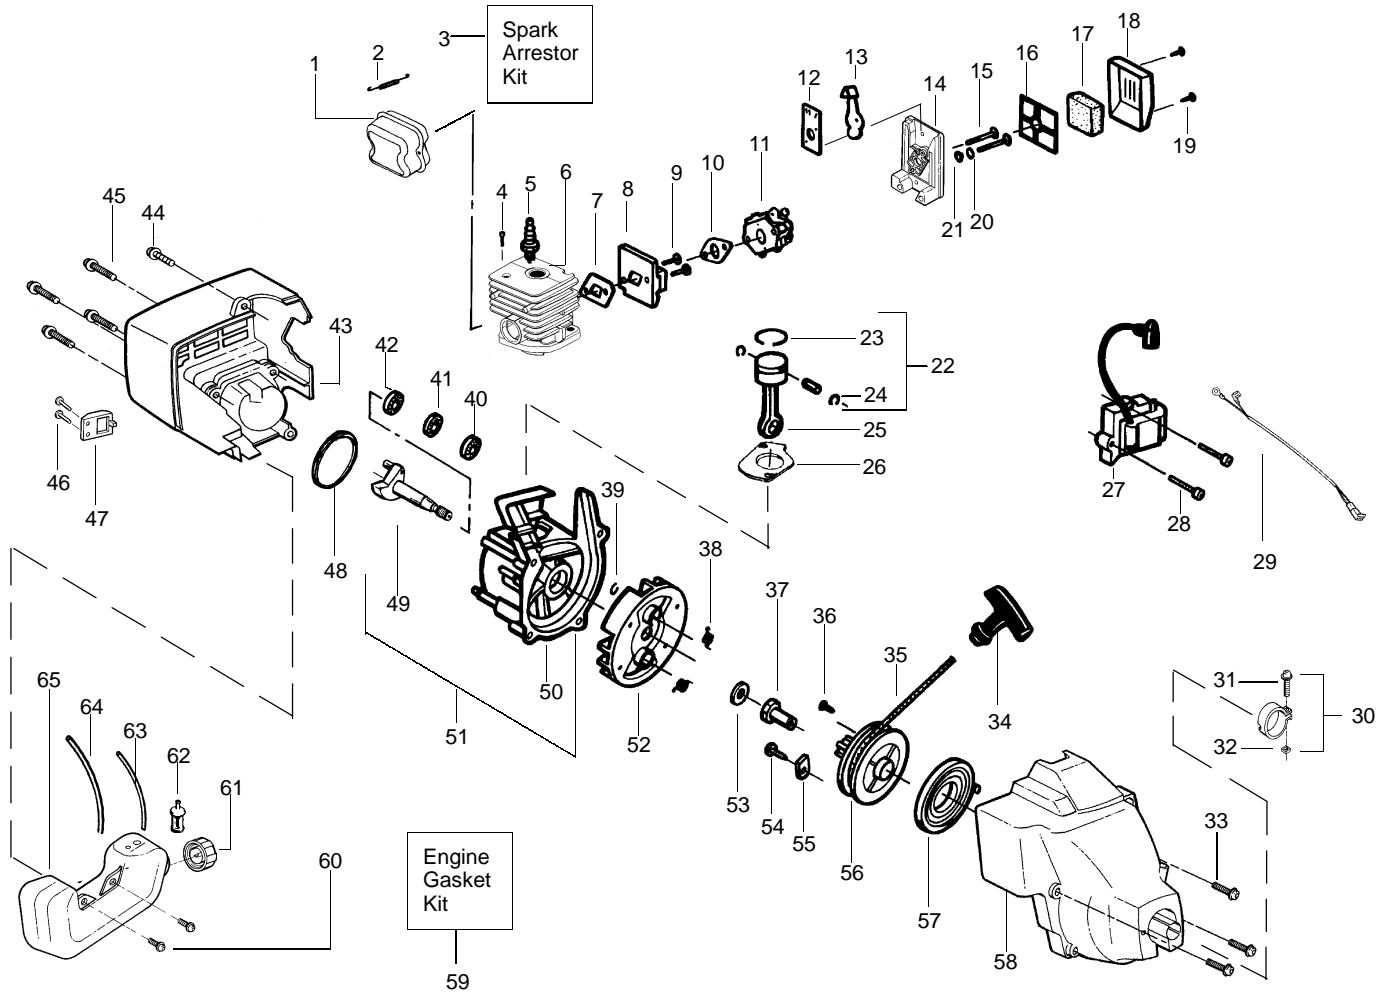

TYPE 1

Ref.	Part No.	Description	Ref.	Part No.	Description	Ref.	Part No.	Description
1.	530069660	Kit - Muffler (incl. 2)	22.	530069621	Kit - Piston (Incl. 23, 24 & Pin)	46.	530015675	Screw-Muffler Guard
2.	530042088	Muffler Spring	23.	530036404	Piston Ring	47.	530037045	Guard-Muffler
3.	530069380	Kit-Spark Arrestor	24.	530015162	Piston Pin Retainer	48.	*****	O-Ring-C'case/Shrd
4.	530015953	Screw-Cylinder	25.	530069615	Connecting Rod Ass'y.	49.	530054753	Crankshaft Ass'y.
5.	952030249	Spark Plug (RCJ 6Y)	26.	530069616	Gasket-Cylinder (kit)	50.	530071627	Kit-Crankcase Ass'y. (Incl. 40-42)
6.	530069619	Kit - Cylinder	27.	530039163	Ignition Module	51.	530071360	Kit-C'case & C'shaft (Incl. 39,49,50)
7.	530069616	Gasket-Cyl./Carb.(kit)	28.	530015954	Screw	52.	530069886	Kit-Flywheel Ass'y.
8.	530047659	Adaptor-carb.	29.	530049018	Assy-Wire Harness	53.	530015828	Washer-Flat
9.	530016014	Screw	30.	530056365	Kit-Nose Cone Clamp Ass'y. (Incls. 31 & 32)	54.	530015775	Screw
10.	530069616	Gasket-Carb.(kit)	31.	530016381	Screw-Nose Cone	55.	530027523	Retainer-Can
11.	---	Kit - Carburetor Ass'y	32.	530016382	Nut-Nose Cone	56.	530069400	Kit-Starter Pulley (Incl. 36)
	530069754	Walbro (WA-226)	33.	530015810	Screw	57.	530042085	Starter Spring
	530069971	Zama (C1U-W7)	34.	530027569	Starter Handle	58.	530069798	Kit-Fan Hsg.
	530071630	Zama (C1U-W7D)	35.	530069232	Kit - Rope	59.	530069616	Kit-Engine Gasket (Incl. 7,10,26,48)
12.	530038747	Choke Plate Mounting	36.	530016080	Drive Coupling	60.	530016379	Retainer
13.	530038686	Choke Shutter	37.	530038604	Starter Dog Spring	61.	530014347	Assy-Fuel Cap
14.	530052431	Air Box	38.	530023817	Retain. Ring-C'shaft	62.	530095646	Assy-Fuel Pickup
15.	530016353	Screw	39.	530015941	Outer Bearing	63.	530069247	Kit-Fuel Line (Small)
16.	530036569	Plate - Filter Support	40.	530055728	Kit-C'case Seal	64.	530069216	Kit-Fuel Line (Large)
17.	530036575	Air Filter Foam	41.	530071615	Inner Bearing	65.	530049296	Assy-Fuel Tank (Incl. cap,filter & fuel lines)
18.	530036568	Air Filter Cover	42.	530032125	Kit-Shroud			
19.	530015880	Screw	43.	530069798	Screw			
20.	530015852	Spacer-Choke	44.	530015934	Screw			
21.	530015254	Washer	45.	530015810	Screw			